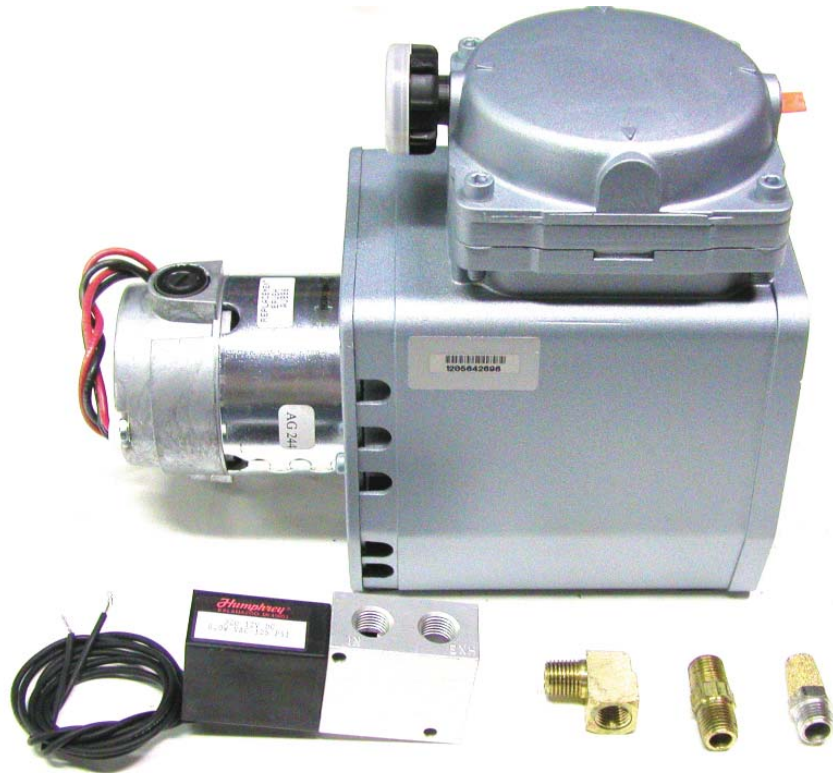

**ATC / BTC
VACUUM PUMP KIT (12V)
P/N: 80062001**

QTY	PART#	DESCRIPTION
1	P0503	NIPPLE-#4 NPT-BRASS
1	P0506	ELBOW-STR-90 DEG-#4 NPT-BRASS
1	P0208	FILTER
1	P0205	SOLENOID-12V
1	P0001	VACUUM PUMP-12V