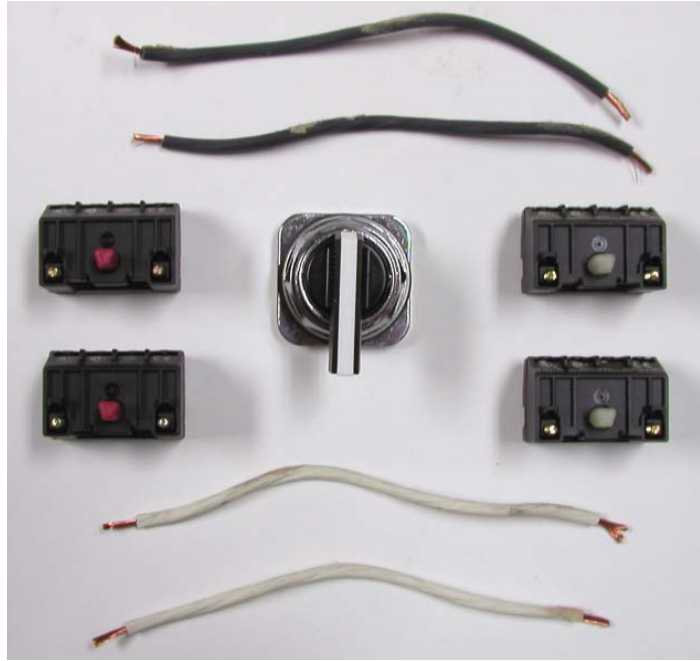

BE VACUUM SWITCH KIT
P/N: 80232001

- | | | |
|---|-------|--------------------------------|
| 1 | E0315 | SELECTOR SWITCH-3POSITION-30MM |
| 2 | E1006 | BLOCK-CONTACT-N/O-30MM |
| 2 | E1007 | BLOCK-CONTACT-N/C-30MM |