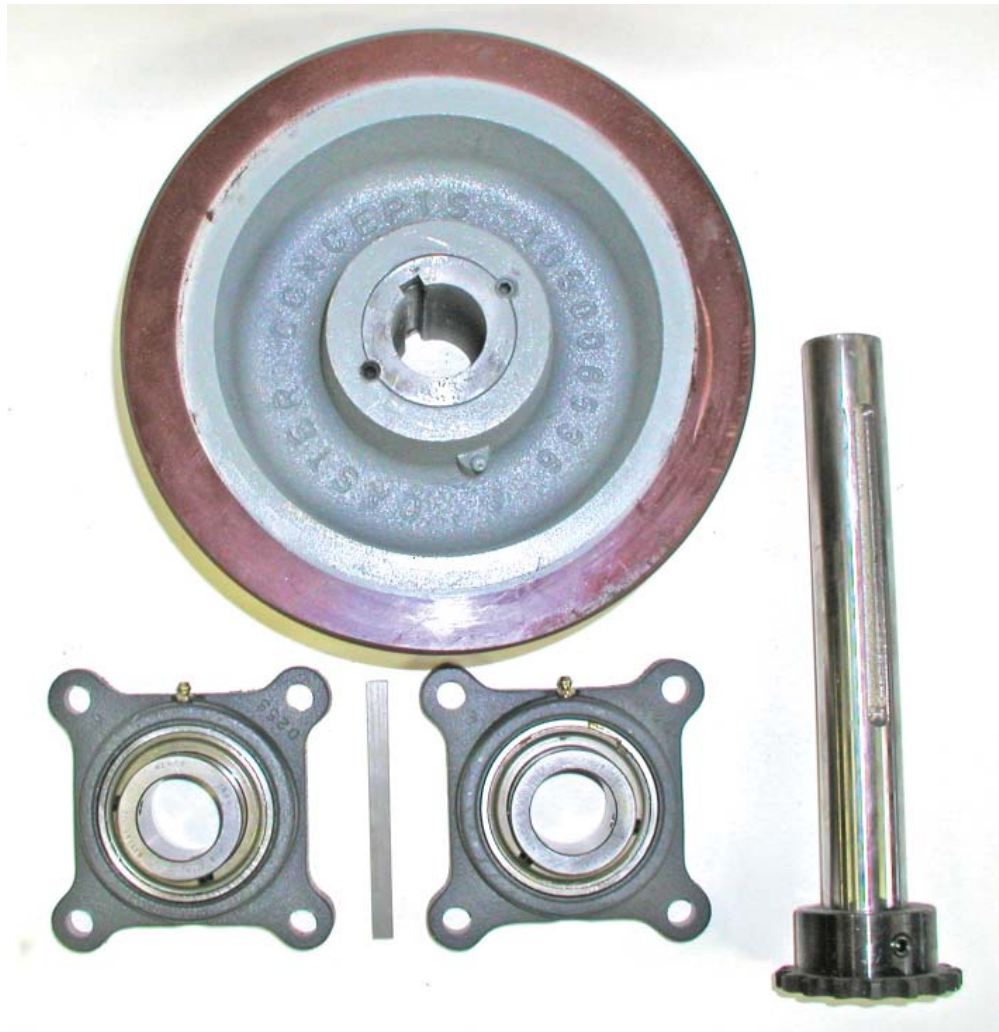

BE DRIVE WHEEL REPAIR KIT (TS/QS)

P/N: 80322001

1	C0510	WHEEL-POLY 10 x 1.5"
1	DTS020-A	COUPLING ATTACHMENT
2	PT0430	BEARING-FLANGE, 4 BOLT
1	43897004	KEY-0.375 x 4.75"

Information is subject to change without notice